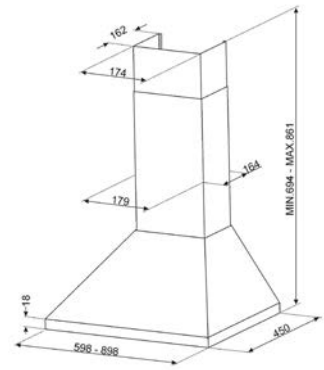

KSED95XE

KDE900EX, KDE600EX