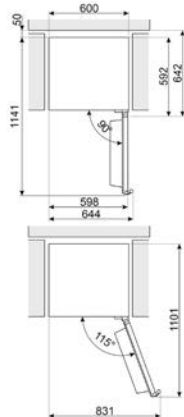

FRIGORIFERI E CONGELATORI

SBS63XDF

FQ60

FQ55FXDF

FQ60CPO5, FQ60CAO5

FA8005