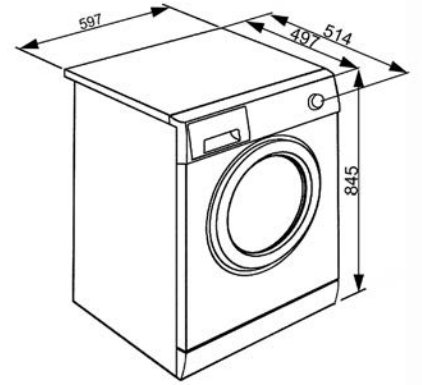

LBW60IT

WHT814ASIT

WHTC710DSIT, WHTC614DSIT

ASCIUGATRICI