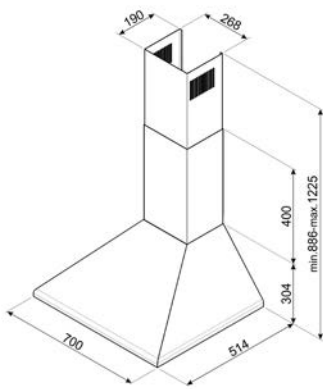

KATE600EX

KSED75XE