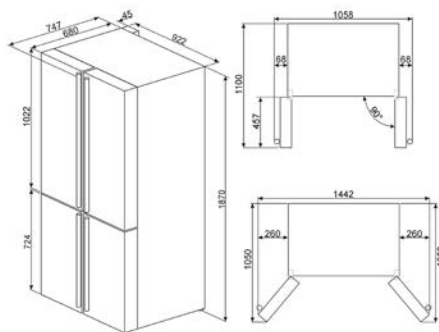

FQ60CPO5, FQ60CAO5