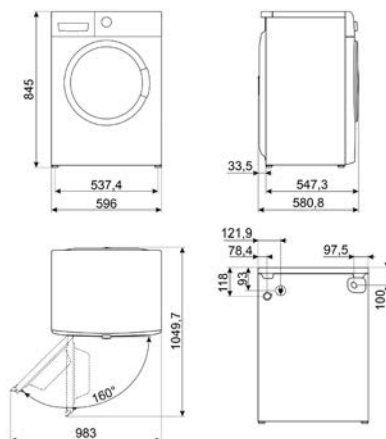

MOE34CXI

MOE25X, MOE25B

LAVASTOVIGLIE FREESTANDING

LAVASTOVIGLIE STANDARD 60 CM

LAVASTOVIGLIE SOTTOPIANO 60 CM

LAVATRICI

LBF127

WN04SEA, WN96SEA, WN94SEA,
WN94SEB, WN84SEA