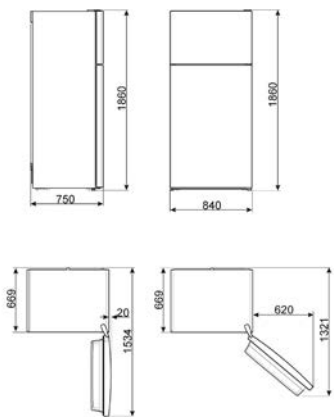

FRIGORIFERI E CONGELATORI

SBS63XDF

FQ60

FQ55FXDF

FQ60CPO5, FQ60CAO5

FA8005