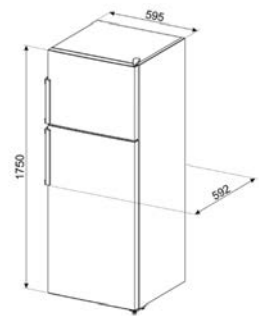

CF33

FD76EN1HX

FD70

FD32