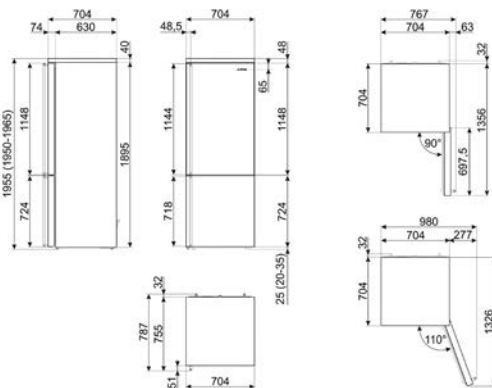

FRIGORIFERI E CONGELATORI

SBS63XDF

FQ60

FQ55FXDF

FQ60CPO5, FQ60CAO5

FA8005