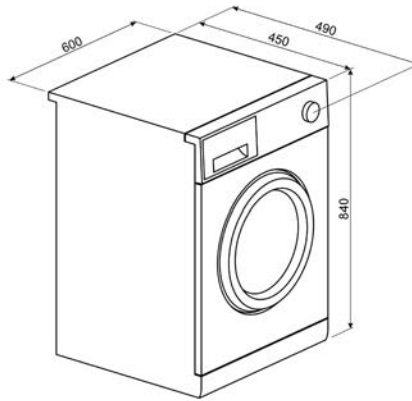

WHTC710DSIT, WHTC614DSIT