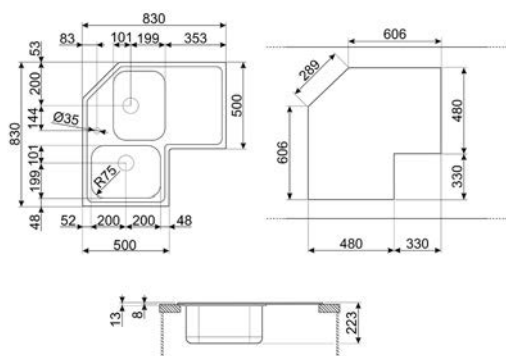

SG861D, SG861S

LYP116D, LYP116S

LYP862

LYP861D, LYP861S

LYP792

LYP791D, LYP791S