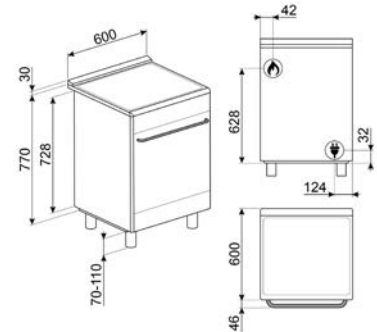

CX60GP, CX61GMPZ,
CX61GM, CX68M8-1