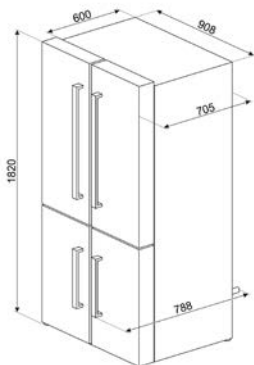

FRIGORIFERI E CONGELATORI

SBS63XDF

FQ60

FQ55FXDF

FQ60CPO5, FQ60CAO5

FA8005