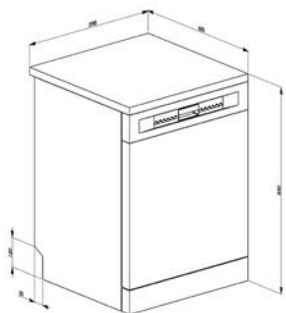

MOE34CXI

MOE25X, MOE25B

LAVASTOVIGLIE FREESTANDING

LAVASTOVIGLIE STANDARD 60 CM

LAVASTOVIGLIE SOTTOPIANO 60 CM

LAVATRICI

LBF127

WN04SEA, WN96SEA, WN94SEA,
WN94SEB, WN84SEA