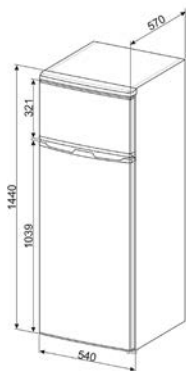

CF33

FD76EN1HX

FD70

FD32