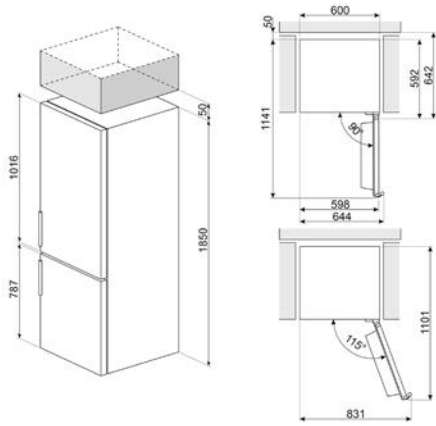

FD84EN4HX, FD84EN4HM

FC19