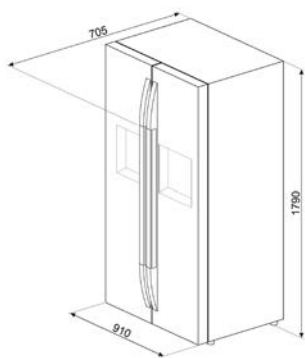

FRIGORIFERI E CONGELATORI

SBS63XDF