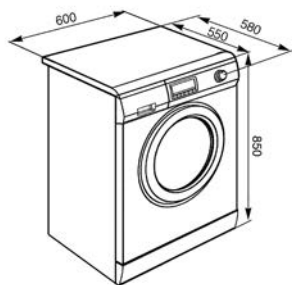

MOE34CXI

MOE25X, MOE25B

LAVASTOVIGLIE FREESTANDING

LAVASTOVIGLIE STANDARD 60 CM

LAVASTOVIGLIE SOTTOPIANO 60 CM

LAVATRICI

LBF127

WN04SEA, WN96SEA, WN94SEA,
WN94SEB, WN84SEA