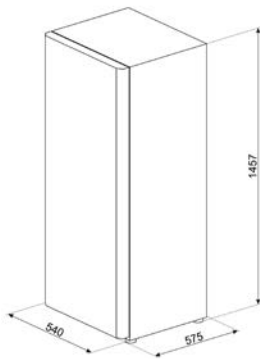

CANTINA VINI

CV215NF