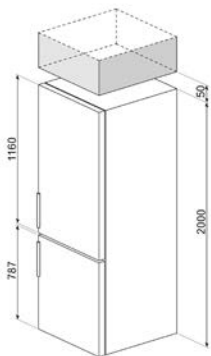

FRIGORIFERI E CONGELATORI

SBS63XDF

FQ60

FQ55FXDF

FQ60CPO5, FQ60CAO5

FA8005