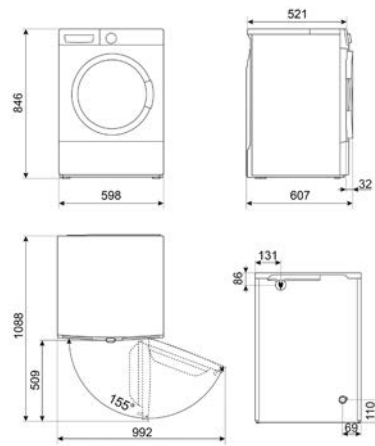

DN83SN, DN02SL, DN92SE, DN82SE