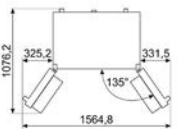

FRIGORIFERI E CONGELATORI

SBS63XDF

FQ60

FQ55FXDF

FQ60CPO5, FQ60CAO5

FA8005