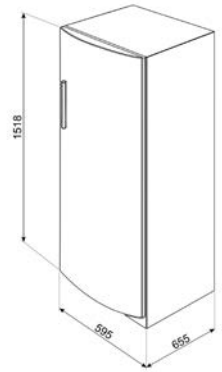

FA120, CV102F

CV275NF