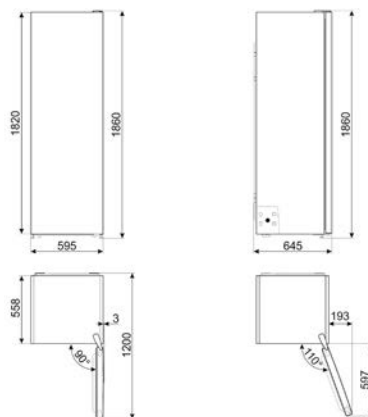

CF33

FD76EN1HX

FD70

FD32

FS18, FF18