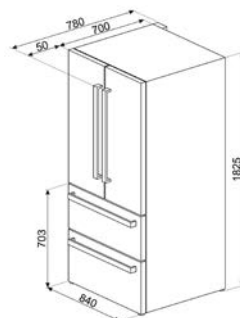

FRIGORIFERI E CONGELATORI

SBS63XDF

FQ60

FQ55FXDF

FQ60CPO5, FQ60CAO5

FA8005