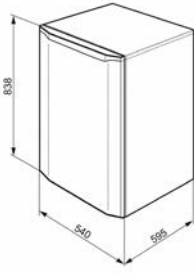

FS09

FS08, FF08

CV275NF

CANTINA VINI

CV215NF