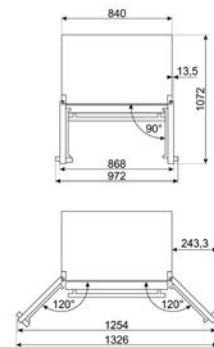

FQ60CPO5, FQ60CAO5