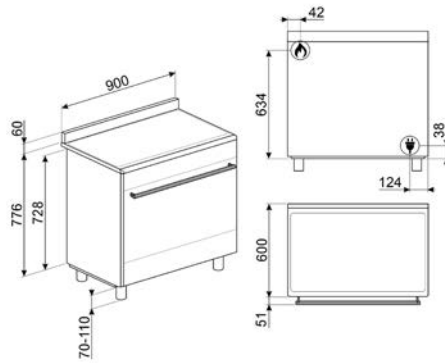

C3170NE, C3170NF

D4152F

D8140F

CUCINE

BG91IX2

C6IMX2, C6IMXT2

BG91PX2, BG91X2

CX91GM

CX91GMBL

CX60GP, CX61GMPZ,
CX61GM, CX68M8-1