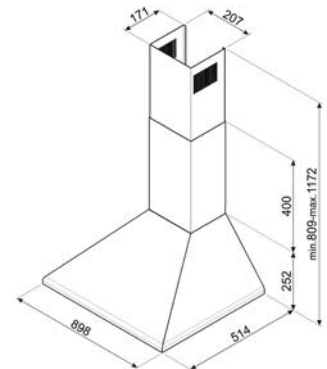

CAPPE

KI120XE

KI90XE

KICV90BL

KBT1200XE, KBT900XE, KBT900NE, KBT700XE, KBT600XE

KATE900EX