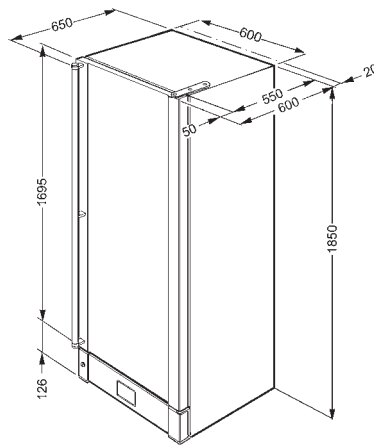

SCV115A, SCV115AS