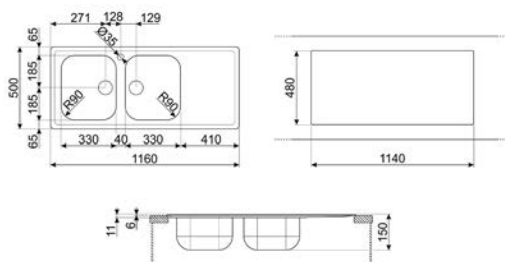

SG116D, SG116S

LYP116D, LYP116S