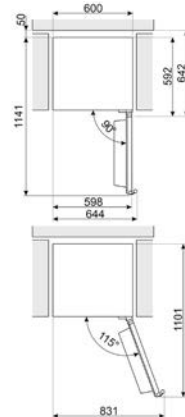

FRIGORIFERI E CONGELATORI

SBS63XDF

FQ60

FQ55FXDF

FQ60CPO5, FQ60CAO5

FA8005