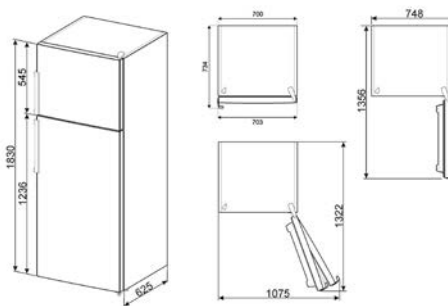

CF33

FD76EN1HX

FD70

FD32