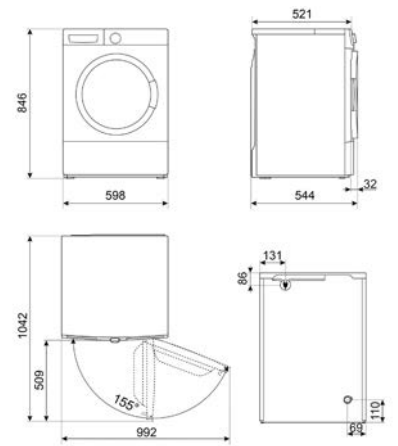

WHT814ASIT

WHTC710DSIT, WHTC614DSIT

ASCIUGATRICI

DN72CE