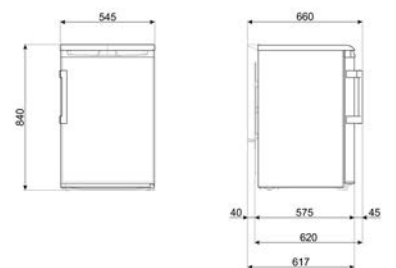

CF33

FD76EN1HX

FD70

FD32