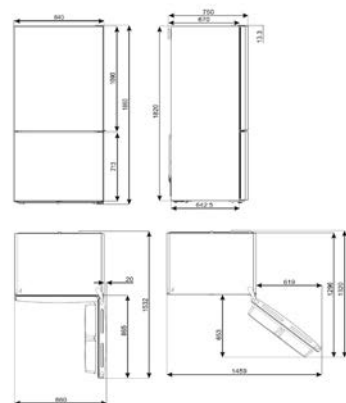

FRIGORIFERI E CONGELATORI

SBS63XDF

FQ60

FQ55FXDF

FQ60CPO5, FQ60CAO5

FA8005

FC84EN4HX