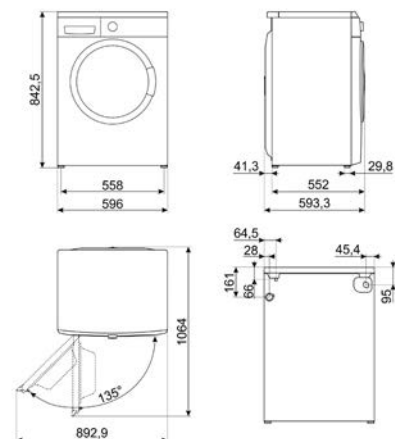

MOE34CXI

MOE25X, MOE25B

LAVASTOVIGLIE FREESTANDING

LAVASTOVIGLIE STANDARD 60 CM

LAVASTOVIGLIE SOTTOPIANO 60 CM

LAVATRICI

LBF127

WN04SEA, WN96SEA, WN94SEA,
WN94SEB, WN84SEA