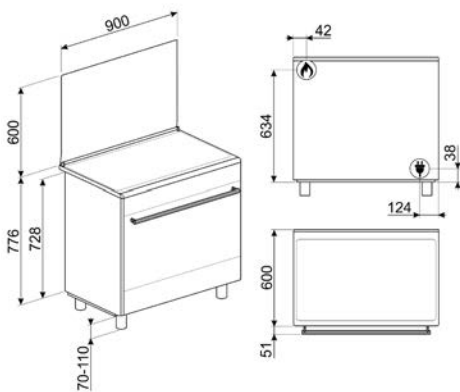

C3170NE, C3170NF

D4152F

D8140F

CUCINE

BG91IX2

C6IMX2, C6IMXT2

BG91PX2, BG91X2

CX91GM

CX91GMBL

CX60GP, CX61GMPZ,
CX61GM, CX68M8-1