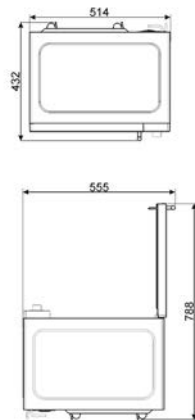

MOE34CXI

MOE25X, MOE25B

LAVASTOVIGLIE FREESTANDING

LAVASTOVIGLIE STANDARD 60 CM

LAVASTOVIGLIE SOTTOPIANO 60 CM

LAVATRICI

LBF127

WN04SEA, WN96SEA, WN94SEA,
WN94SEB, WN84SEA