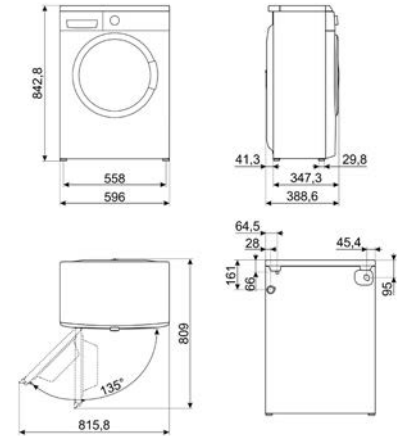

WHT814ASIT

WHTC710DSIT, WHTC614DSIT

LBW40CIT

ASCIUGATRICI