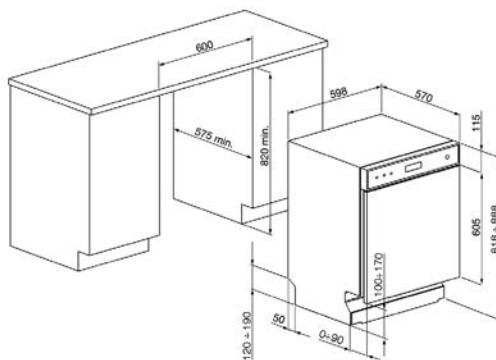

MOE34CXI

MOE25X, MOE25B

LAVASTOVIGLIE FREESTANDING

LAVASTOVIGLIE STANDARD 60 CM

LAVASTOVIGLIE SOTTOPIANO 60 CM

LAVATRICI

LBF127

WN04SEA, WN96SEA, WN94SEA,
WN94SEB, WN84SEA