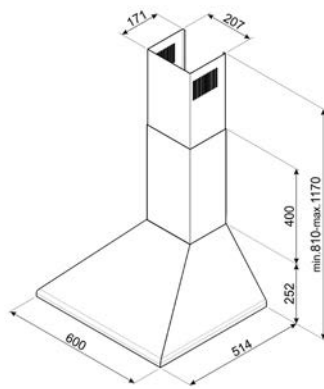

KBT900VE, KBT600VE

KSED65XE