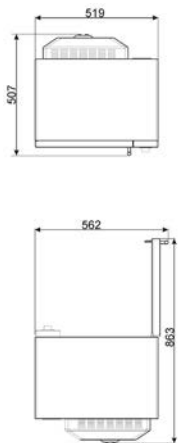

MOE34CXI

MOE25X, MOE25B

LAVASTOVIGLIE FREESTANDING

LAVASTOVIGLIE STANDARD 60 CM

LAVASTOVIGLIE SOTTOPIANO 60 CM

LAVATRICI

LBF127

WN04SEA, WN96SEA, WN94SEA,
WN94SEB, WN84SEA