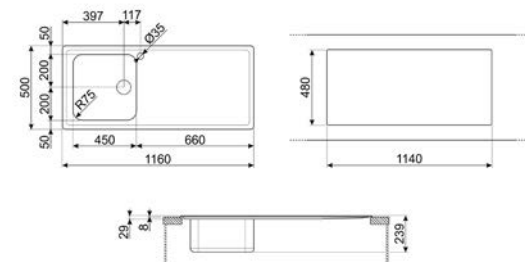

LPR862

LPR861

SP116D, SP116S

SP862

SP861D, SP861S

SP792-2