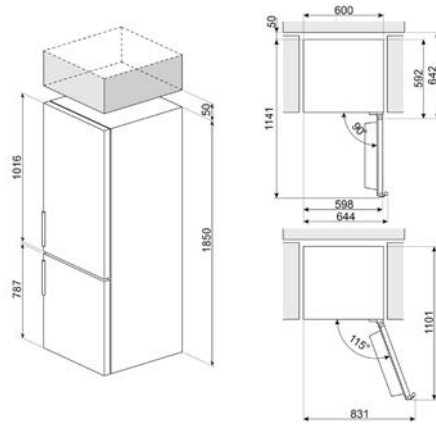

FC18

CF33

FD76EN1HX

FD70

FD32