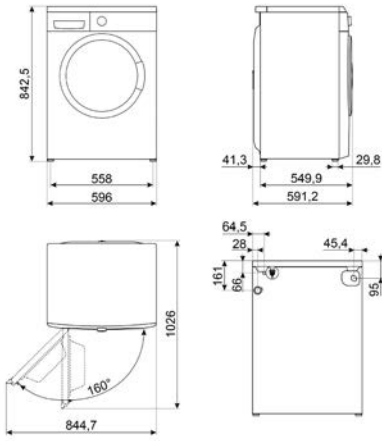

LBF127

LB1T80IT