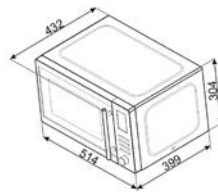

MOE34CXI

MOE25X, MOE25B

LAVASTOVIGLIE FREESTANDING

LAVASTOVIGLIE STANDARD 60 CM

LAVASTOVIGLIE SOTTOPIANO 60 CM

LAVATRICI

LBF127

WN04SEA, WN96SEA, WN94SEA,
WN94SEB, WN84SEA