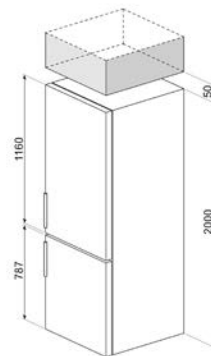

FRIGORIFERI E CONGELATORI

SBS63XDF

FQ60

FQ55FXDF

FQ60CPO5, FQ60CAO5

FA8005