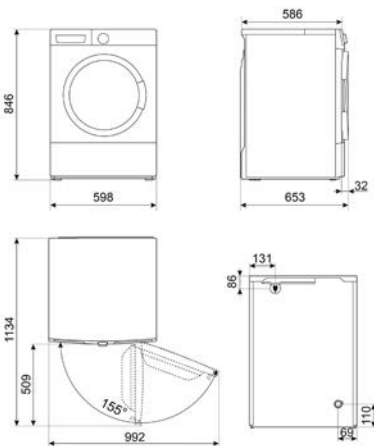

ASCIUGATRICI

DN93SL