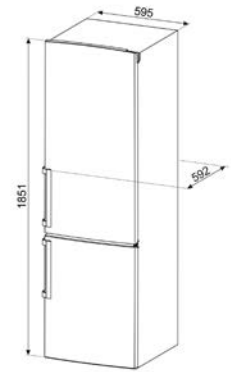

CF33

FD76EN1HX

FD70

FD32