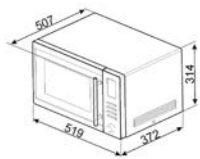

MOE34CXI

MOE25X, MOE25B

LAVASTOVIGLIE FREESTANDING

LAVASTOVIGLIE STANDARD 60 CM

LAVASTOVIGLIE SOTTOPIANO 60 CM

LAVATRICI

LBF127

WN04SEA, WN96SEA, WN94SEA,
WN94SEB, WN84SEA