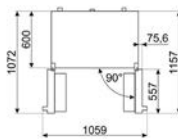

FRIGORIFERI E CONGELATORI

SBS63XDF

FQ60

FQ55FXDF

FQ60CPO5, FQ60CAO5

FA8005