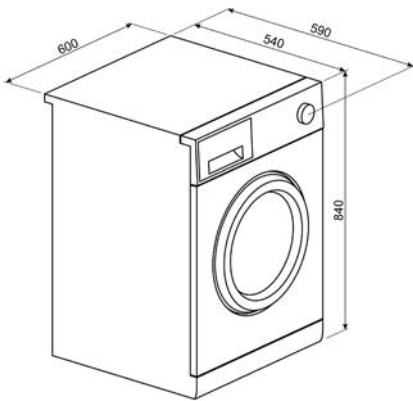

WHT814ASIT